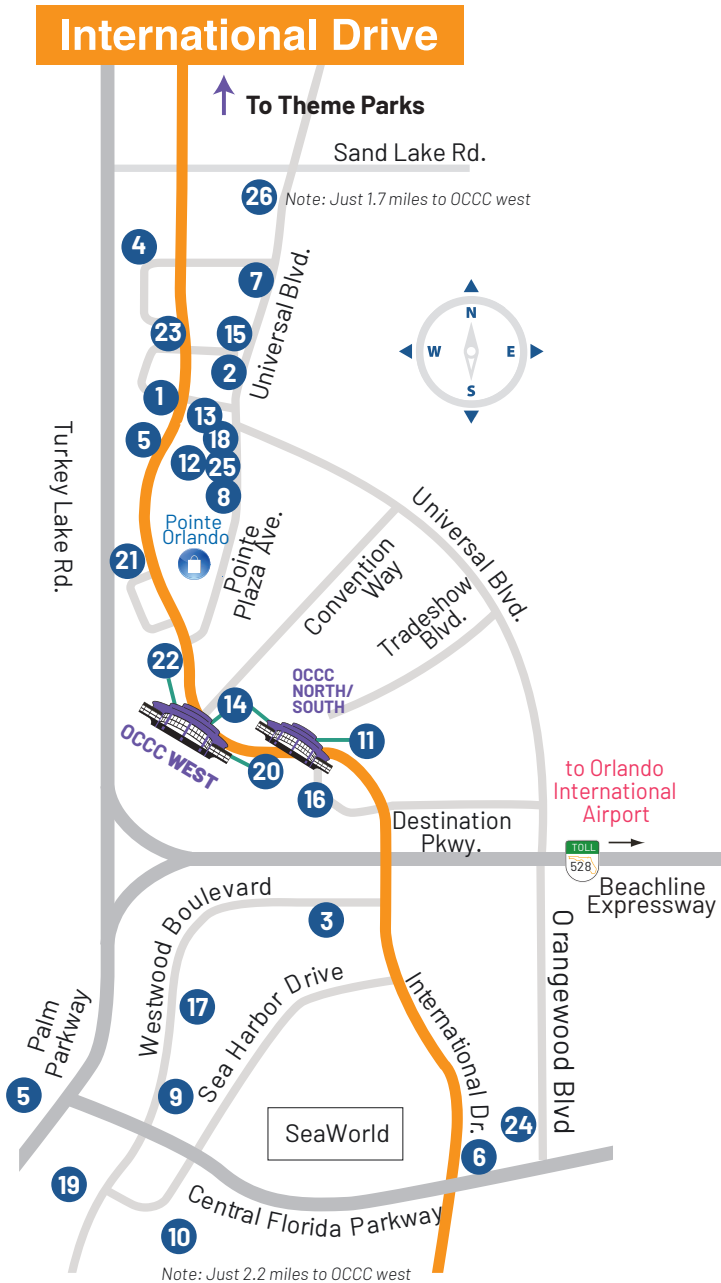

2019 ASHA CONVENTION

Official ASHA Hotels

- 1. Avanti Resort Orlando**
8738 International Drive
- 2. Castle Hotel Orlando**
8629 International Drive
- 3. Doubletree Orlando SeaWorld**
10100 International Drive
- 4. Embassy Suites Orlando International Drive/Jamaican Court***
8250 Jamaican Court
- 5. Embassy Suites Orlando International Drive/Convention Center***
8978 International Drive
- 6. Fairfield Inn & Suites Orlando SeaWorld***
10815 International Drive
- 7. Fairfield Inn & Suites Orlando International Drive/Convention Center***
8214 Universal Boulevard
- 8. Hampton Inn Orlando International Drive/Convention Center**
8900 Universal Boulevard
- 9. Hilton Garden Inn Orlando SeaWorld**
6850 Westwood Boulevard
- 10. Hilton Grand Vacations SeaWorld**
6924 Grand Vacations Way
- 11. Hilton Orlando**
60001 Destination Parkway
- 12. Homewood Suites Orlando International Drive/Convention Center**
8745 International Drive
- 13. Hyatt Place Orlando Convention Center**
8741 International Drive
- 14. Hyatt Regency Orlando**
9801 International Drive
- 15. La Quinta Inn and Suites Orlando Convention Center by Wyndham**
8504 Universal Boulevard
- 16. Mid-Pointe by Rosen**
9956 Hawaiian Court
- 17. Renaissance Orlando SeaWorld**
6677 Sea Harbor Drive
- 18. Residence Inn Orlando Convention Center***
8800 Universal Boulevard
- 19. Residence Inn Orlando SeaWorld***
11000 Westwood Boulevard
- 20. Rosen Centre**
9840 International Drive
- 21. Rosen Inn at Pointe Orlando**
9000 International Drive
- 22. Rosen Plaza**
9700 International Drive
- 23. Sonesta ES Suites Orlando**
8480 International Drive
- 24. SpringHill Suites Orlando SeaWorld***
10801 International Drive
- 25. SpringHill Suites Orlando Convention Center***
8840 Universal Boulevard
- 26. Wyndham Orlando Resort International Drive**
8001 International Drive

* Please note that there are several similarly named hotels. Be sure to refer to your hotel confirmation email for the exact name and address of your hotel.