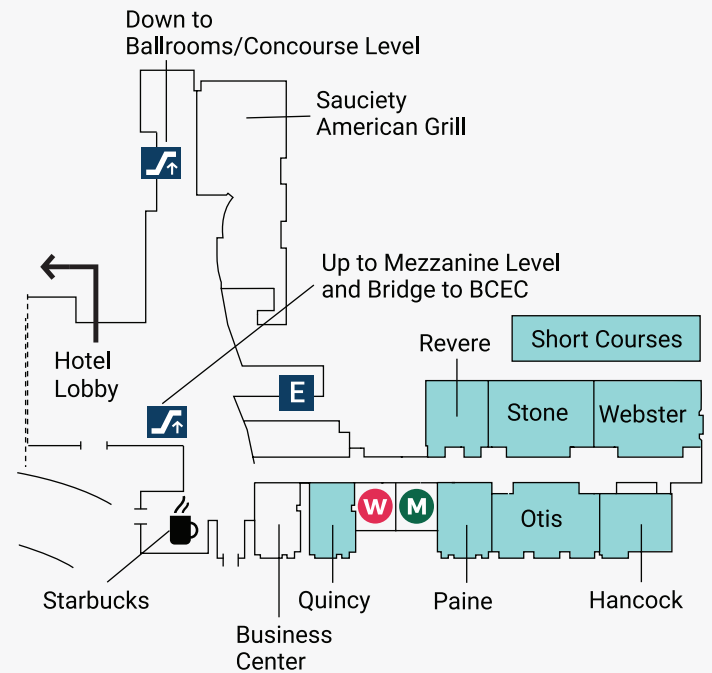

Westin Hotel

Key

- W Women's Bathroom
- M Men's Bathroom
- E Elevator
- ↕ Escalator/Stairs
- PC Personal Consideration Room
- Overflow
- Session Rooms

Harbor Level (Upper Level)

Lobby Level

Lobby Level

Mezzanine Level

Galleria (Lower Level)

Concourse (Lower Level)

Seaport Hotel And Seaport World Trade Center

SEAPORT WORLD TRADE CENTER Plaza (Lobby) Level

Key

- W Women's Bathroom
- M Men's Bathroom
- E Elevator
- E Escalator/Stairs

SEAPORT HOTEL Mezzanine Level