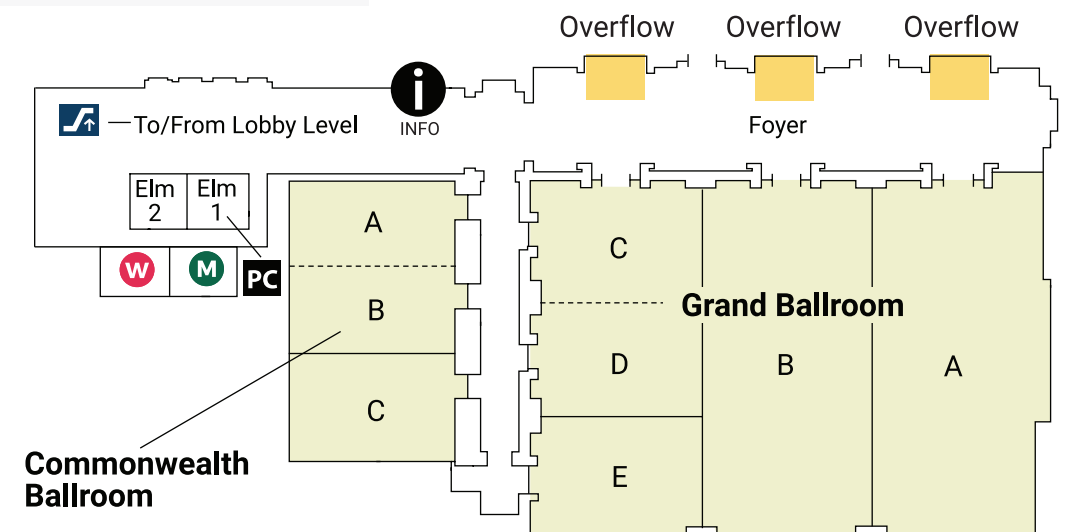

Westin Hotel

Key

- W Women's Bathroom
- M Men's Bathroom
- E Elevator
- ↕ Escalator/Stairs
- PC Personal Consideration Room
- Overflow
- Session Rooms

Harbor Level (Upper Level)

Lobby Level

Lobby Level

Mezzanine Level

Galleria (Lower Level)

Concourse (Lower Level)

Seaport Hotel And Seaport World Trade Center

SEAPORT WORLD TRADE CENTER Plaza (Lobby) Level

Key

- W Women's Bathroom
- M Men's Bathroom
- E Elevator
- E Escalator/Stairs

SEAPORT HOTEL Mezzanine Level