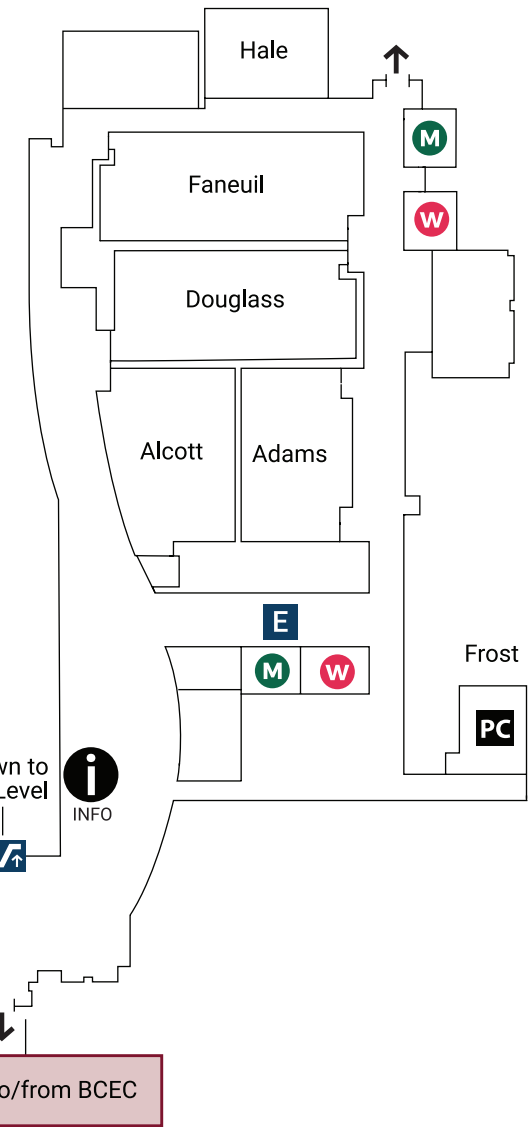

Westin Hotel

Key

- W Women's Bathroom
- M Men's Bathroom
- E Elevator
- ↕ Escalator/Stairs
- PC Personal Consideration Room
- Overflow
- Session Rooms

Harbor Level (Upper Level)

Lobby Level

Lobby Level

Mezzanine Level

Galleria (Lower Level)

Concourse (Lower Level)

Seaport Hotel And Seaport World Trade Center

SEAPORT WORLD TRADE CENTER Plaza (Lobby) Level

Key

- W Women's Bathroom
- M Men's Bathroom
- E Elevator
- E Escalator/Stairs

SEAPORT HOTEL Mezzanine Level