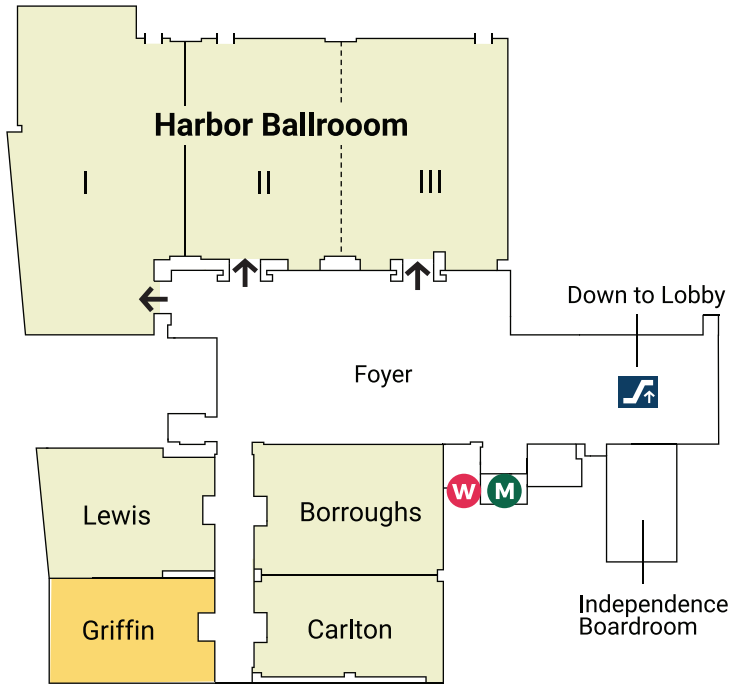

Westin Hotel

Key

- W Women's Bathroom
- M Men's Bathroom
- E Elevator
- ↕ Escalator/Stairs
- PC Personal Consideration Room
- Overflow
- Session Rooms

Harbor Level (Upper Level)

Lobby Level

Lobby Level

Mezzanine Level

Galleria (Lower Level)

Concourse (Lower Level)

Seaport Hotel And Seaport World Trade Center

SEAPORT WORLD TRADE CENTER Plaza (Lobby) Level

Key

- W Women's Bathroom
- M Men's Bathroom
- E Elevator
- E Escalator/Stairs

SEAPORT HOTEL Mezzanine Level