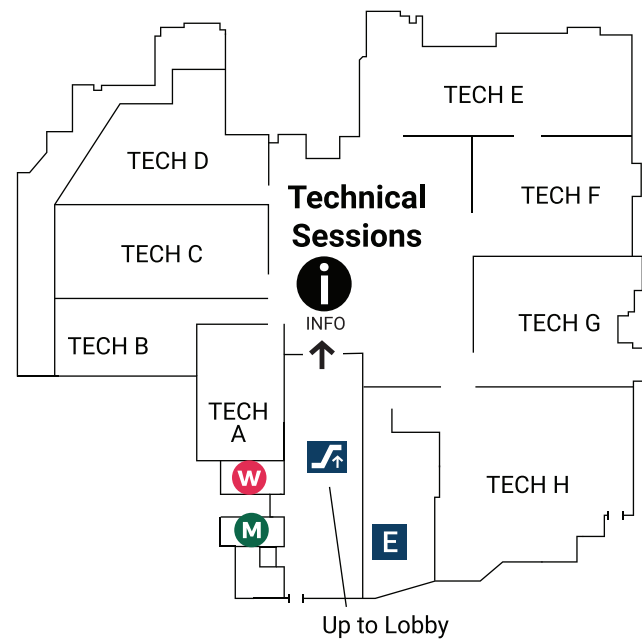

Westin Hotel

Key

- W Women's Bathroom
- M Men's Bathroom
- E Elevator
- ↕ Escalator/Stairs
- PC Personal Consideration Room
- Overflow
- Session Rooms

Harbor Level (Upper Level)

Lobby Level

Lobby Level

Mezzanine Level

Galleria (Lower Level)

Concourse (Lower Level)

Seaport Hotel And Seaport World Trade Center

SEAPORT WORLD TRADE CENTER Plaza (Lobby) Level

Key

- W Women's Bathroom
- M Men's Bathroom
- E Elevator
- E Escalator/Stairs

SEAPORT HOTEL Mezzanine Level