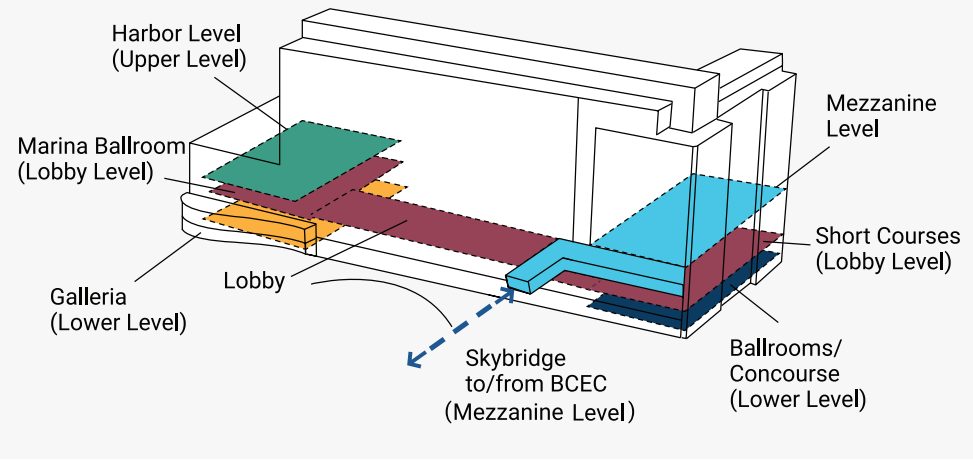

Westin Hotel

Key

- W Women's Bathroom
- M Men's Bathroom
- E Elevator
- ↕ Escalator/Stairs
- PC Personal Consideration Room
- Overflow
- Session Rooms

Harbor Level (Upper Level)

Lobby Level

Lobby Level

Mezzanine Level

Galleria (Lower Level)

Concourse (Lower Level)

Seaport Hotel And Seaport World Trade Center

SEAPORT WORLD TRADE CENTER Plaza (Lobby) Level

Key

- W Women's Bathroom
- M Men's Bathroom
- E Elevator
- E Escalator/Stairs

SEAPORT HOTEL Mezzanine Level