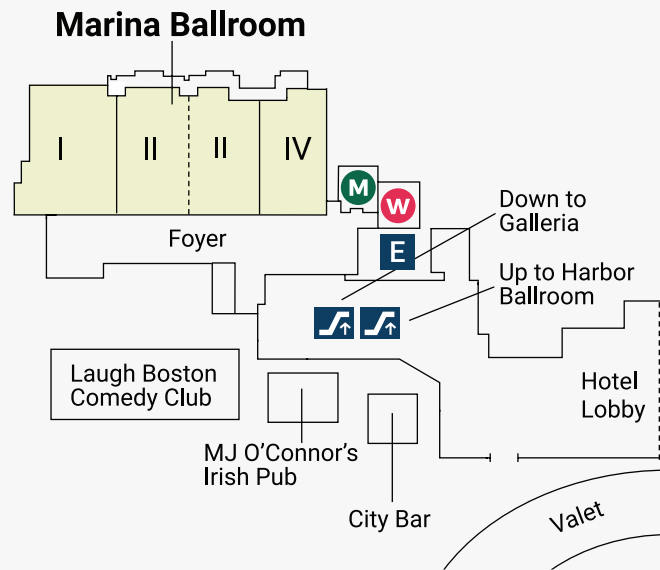

Westin Hotel

Key

- W Women's Bathroom
- M Men's Bathroom
- E Elevator
- ↕ Escalator/Stairs
- PC Personal Consideration Room
- Overflow
- Session Rooms

Harbor Level (Upper Level)

Lobby Level

Lobby Level

Mezzanine Level

Galleria (Lower Level)

Concourse (Lower Level)

Seaport Hotel And Seaport World Trade Center

SEAPORT WORLD TRADE CENTER Plaza (Lobby) Level

Key

- W Women's Bathroom
- M Men's Bathroom
- E Elevator
- E Escalator/Stairs

SEAPORT HOTEL Mezzanine Level