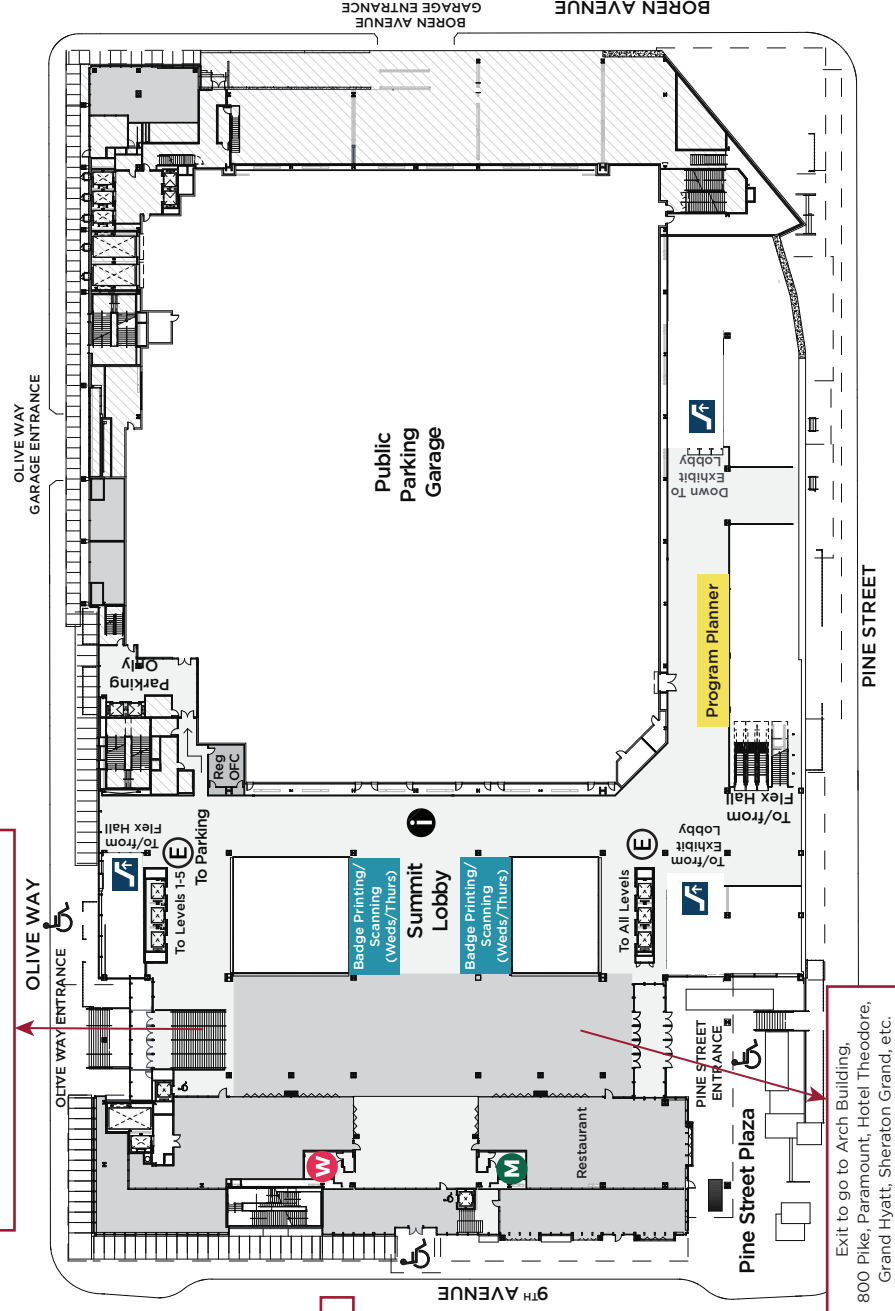

Summit Building Level 1 - Entrance

- KEY**
- Gender-Neutral Bathrooms
 - Men's Bathroom
 - Women's Bathroom
 - Elevator
 - Escalator/Stairs
 - Information Desk
 - Oral Seminar Rooms
 - Technical Session Rooms
 - Short Courses
 - Overflow
 - Personal Consideration Room
 - Wheelchair Accessible

Exit to go to Hyatt Regency, Hilton Garden Inn, Mayflower Park, Residence Inn, Hyatt Olive 8, Hotel Max and Westin

Summit Building Exhibit Level - Exhibit Hall 1 and 2

Summit Building Level 2 - Flex Hall - Exhibit Hall

Summit Building Level 3 – Meeting Rooms

- KEY**
- Gender-Neutral Bathrooms
 - Men's Bathroom
 - Women's Bathroom
 - Elevator
 - Escalator/Stairs
 - Information Desk
 - Oral Seminar Rooms
 - Technical Session Rooms
 - Short Courses
 - Overflow
 - Personal Consideration Room
 - Wheelchair Accessible

Summit Building Level 4 – Meeting Rooms

Summit Building Level 5 – Ballroom