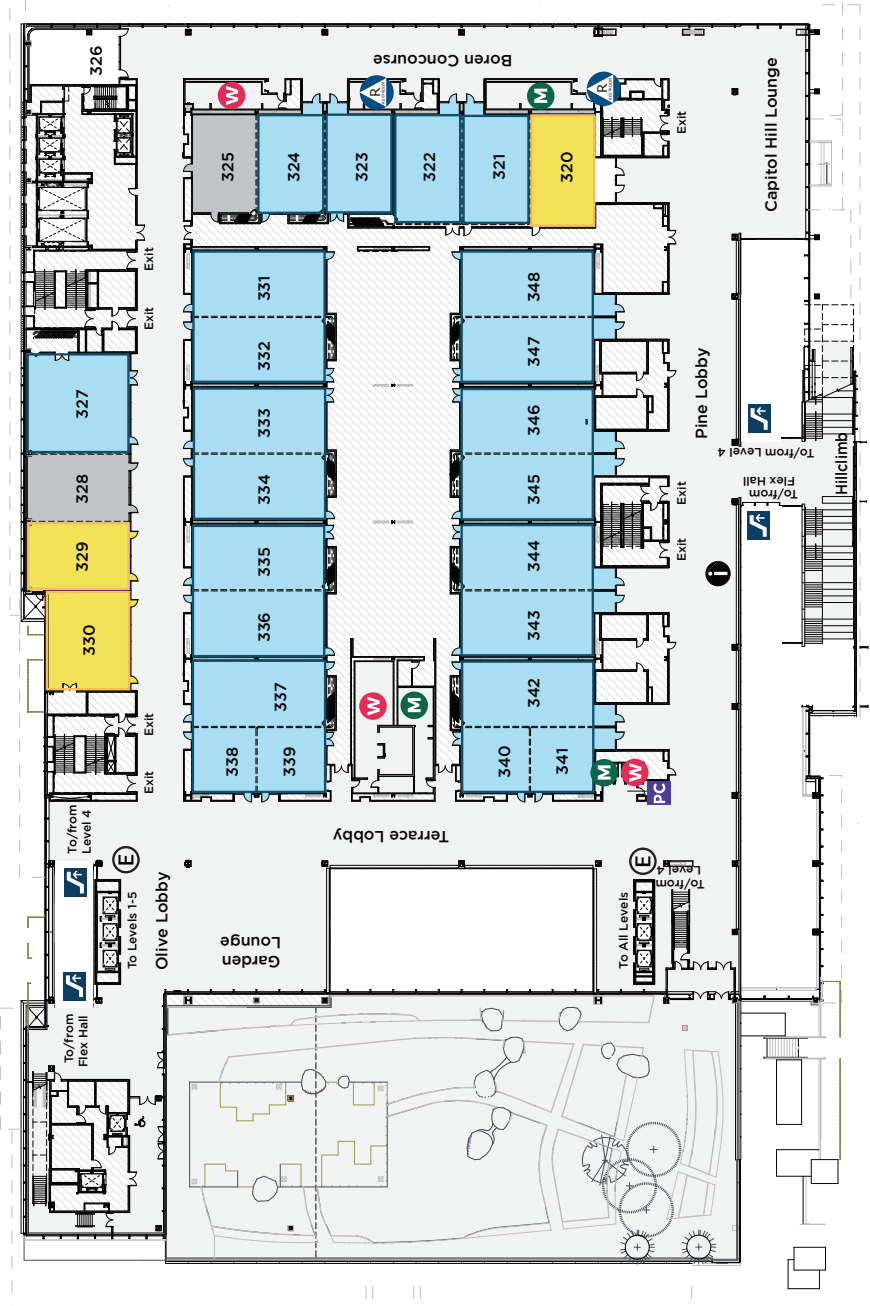

Summit Building Level 1 - Entrance

- KEY**
- Gender-Neutral Bathrooms
 - Men's Bathroom
 - Women's Bathroom
 - Elevator
 - Escalator/Stairs
 - Information Desk
 - Oral Seminar Rooms
 - Technical Session Rooms
 - Short Courses
 - Overflow
 - Personal Consideration Room
 - Wheelchair Accessible

Exit to go to Hyatt Regency, Hilton Garden Inn, Mayflower Park, Residence Inn, Hyatt Olive 8, Hotel Max and Westin

Summit Building Exhibit Level - Exhibit Hall 1 and 2

Summit Building Level 2 - Flex Hall - Exhibit Hall

Summit Building Level 3 – Meeting Rooms

- KEY**
- Gender-Neutral Bathrooms
 - Men's Bathroom
 - Women's Bathroom
 - Elevator
 - Escalator/Stairs
 - Information Desk
 - Oral Seminar Rooms
 - Technical Session Rooms
 - Short Courses
 - Overflow
 - Personal Consideration Room
 - Wheelchair Accessible

Summit Building Level 4 – Meeting Rooms

Summit Building Level 5 – Ballroom