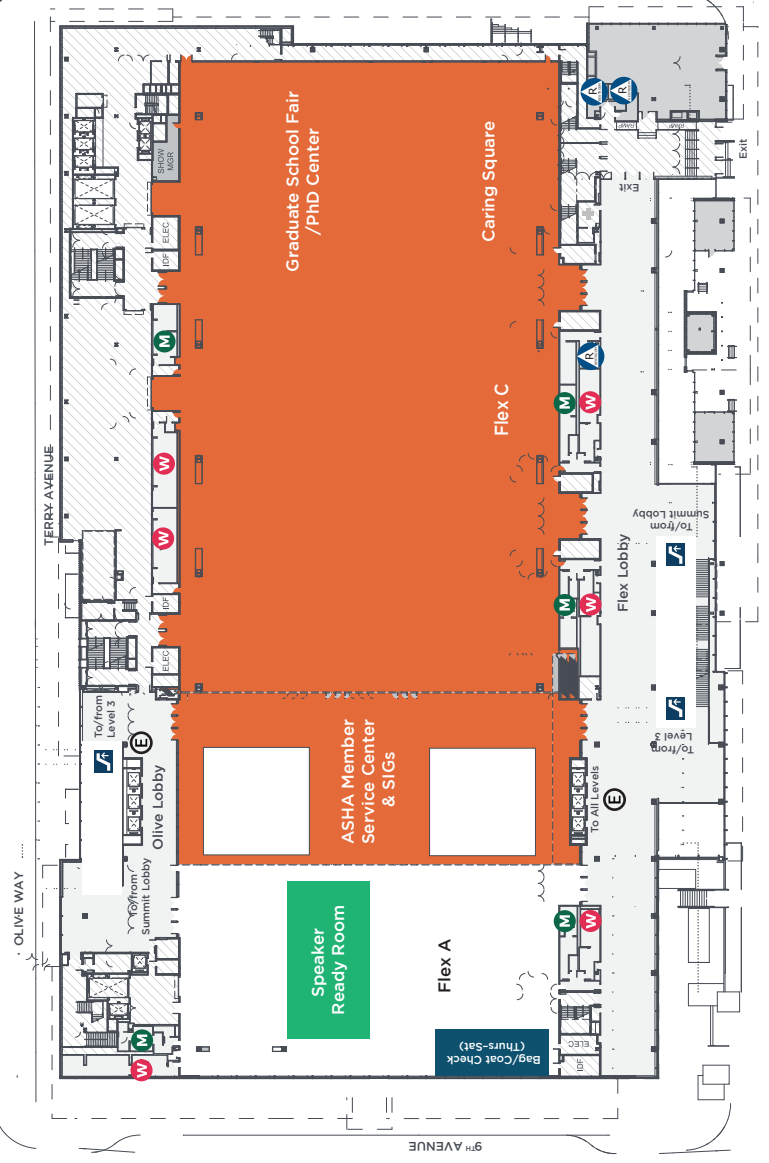

Summit Building Level 1 - Entrance

- KEY**
- Gender-Neutral Bathrooms
 - Men's Bathroom
 - Women's Bathroom
 - Elevator
 - Escalator/Stairs
 - Information Desk
 - Oral Seminar Rooms
 - Technical Session Rooms
 - Short Courses
 - Overflow
 - Personal Consideration Room
 - Wheelchair Accessible

Exit to go to Hyatt Regency, Hilton Garden Inn, Mayflower Park, Residence Inn, Hyatt Olive 8, Hotel Max and Westin

Summit Building Exhibit Level - Exhibit Hall 1 and 2

Summit Building Level 2 - Flex Hall - Exhibit Hall

Summit Building Level 3 – Meeting Rooms

- KEY**
- Gender-Neutral Bathrooms
 - Men's Bathroom
 - Women's Bathroom
 - Elevator
 - Escalator/Stairs
 - Information Desk
 - Oral Seminar Rooms
 - Technical Session Rooms
 - Short Courses
 - Overflow
 - Personal Consideration Room
 - Wheelchair Accessible

Summit Building Level 4 – Meeting Rooms

Summit Building Level 5 – Ballroom