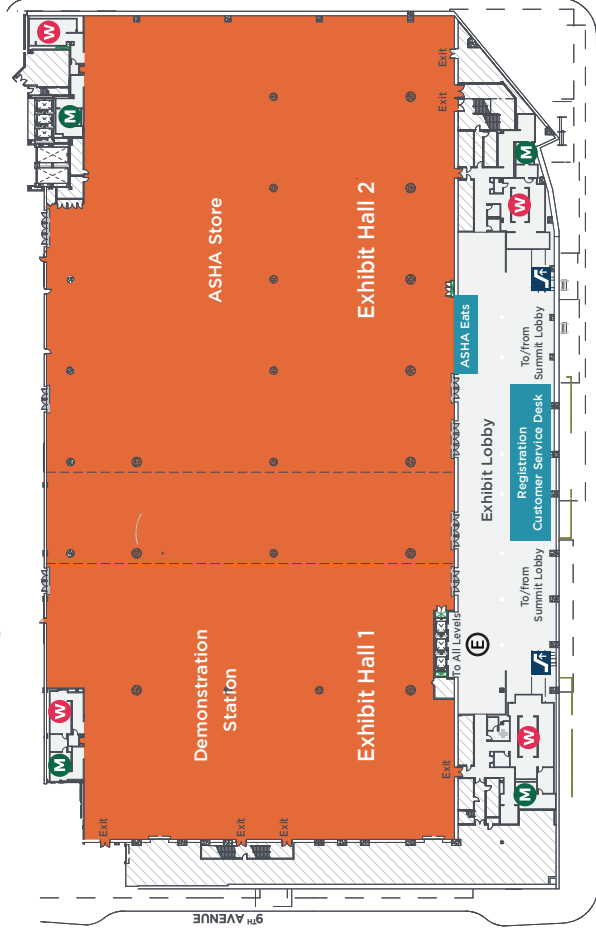

Summit Building Level 1 - Entrance

- KEY**
- Gender-Neutral Bathrooms
 - Men's Bathroom
 - Women's Bathroom
 - Elevator
 - Escalator/Stairs
 - Information Desk
 - Oral Seminar Rooms
 - Technical Session Rooms
 - Short Courses
 - Overflow
 - Personal Consideration Room
 - Wheelchair Accessible

Exit to go to Hyatt Regency, Hilton Garden Inn, Mayflower Park, Residence Inn, Hyatt Olive 8, Hotel Max and Westin

Summit Building Exhibit Level - Exhibit Hall 1 and 2

Summit Building Level 2 - Flex Hall - Exhibit Hall

Summit Building Level 3 – Meeting Rooms

- KEY**
- Gender-Neutral Bathrooms
 - Men's Bathroom
 - Women's Bathroom
 - Elevator
 - Escalator/Stairs
 - Information Desk
 - Oral Seminar Rooms
 - Technical Session Rooms
 - Short Courses
 - Overflow
 - Personal Consideration Room
 - Wheelchair Accessible

Summit Building Level 4 – Meeting Rooms

Summit Building Level 5 – Ballroom