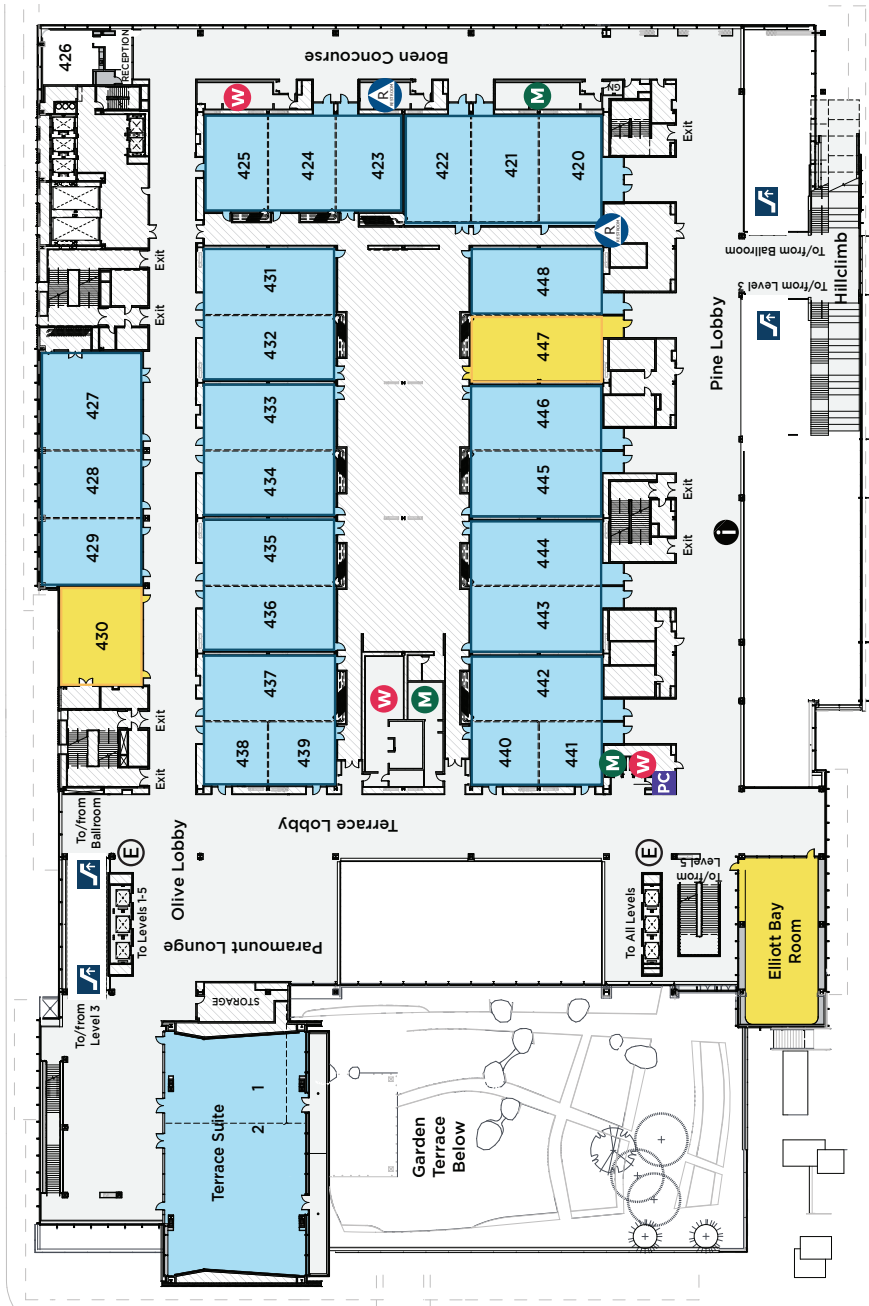

Summit Building Level 1 - Entrance

- KEY**
- Gender-Neutral Bathrooms
 - Men's Bathroom
 - Women's Bathroom
 - Elevator
 - Escalator/Stairs
 - Information Desk
 - Oral Seminar Rooms
 - Technical Session Rooms
 - Short Courses
 - Overflow
 - Personal Consideration Room
 - Wheelchair Accessible

Exit to go to Hyatt Regency, Hilton Garden Inn, Mayflower Park, Residence Inn, Hyatt Olive 8, Hotel Max and Westin

Summit Building Exhibit Level - Exhibit Hall 1 and 2

Summit Building Level 2 - Flex Hall - Exhibit Hall

Summit Building Level 3 – Meeting Rooms

- KEY**
- Gender-Neutral Bathrooms
 - Men's Bathroom
 - Women's Bathroom
 - Elevator
 - Escalator/Stairs
 - Information Desk
 - Oral Seminar Rooms
 - Technical Session Rooms
 - Short Courses
 - Overflow
 - Personal Consideration Room
 - Wheelchair Accessible

Summit Building Level 4 – Meeting Rooms

Summit Building Level 5 – Ballroom