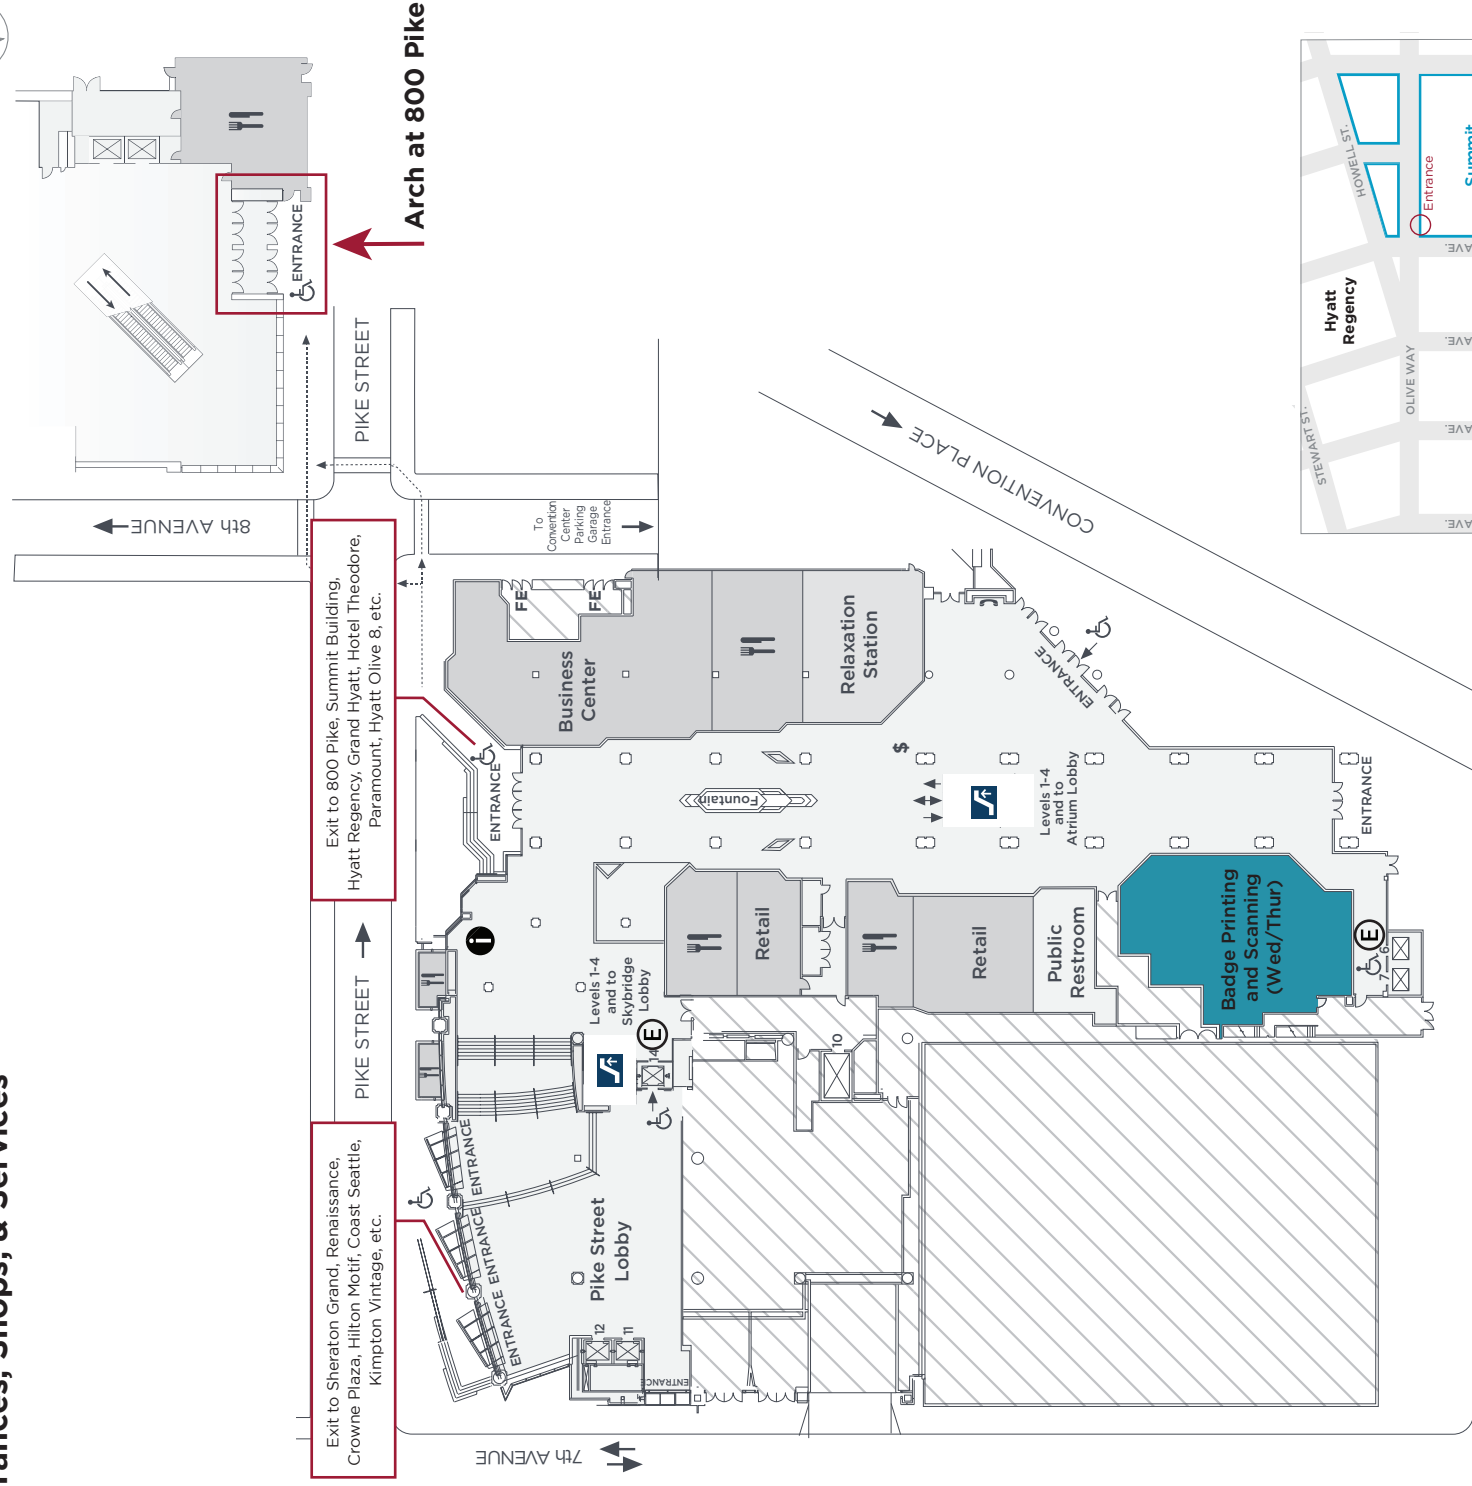

# Arch Building Level 1 - Entrances, Shops, & Services

- KEY**
- Gender-Neutral Bathrooms
  - Men's Bathroom
  - Women's Bathroom
  - Elevator
  - Escalator/Stairs
  - Information Desk
  - Oral Seminar Rooms
  - Technical Session Rooms
  - Short Courses
  - Overflow
  - Personal Consideration Room
  - Wheelchair Accessible

## Arch at 705 Pike

# Arch Building Level 2 - Meeting Rooms

### Arch Building Level 3 – Meeting Rooms

- KEY**
- Gender-Neutral Bathrooms
  - Men's Bathroom
  - Women's Bathroom
  - Elevator
  - Escalator/Stairs
  - Information Desk
  - Oral Seminar Rooms
  - Technical Session Rooms
  - Short Courses
  - Overflow
  - Personal Consideration Room
  - Wheelchair Accessible