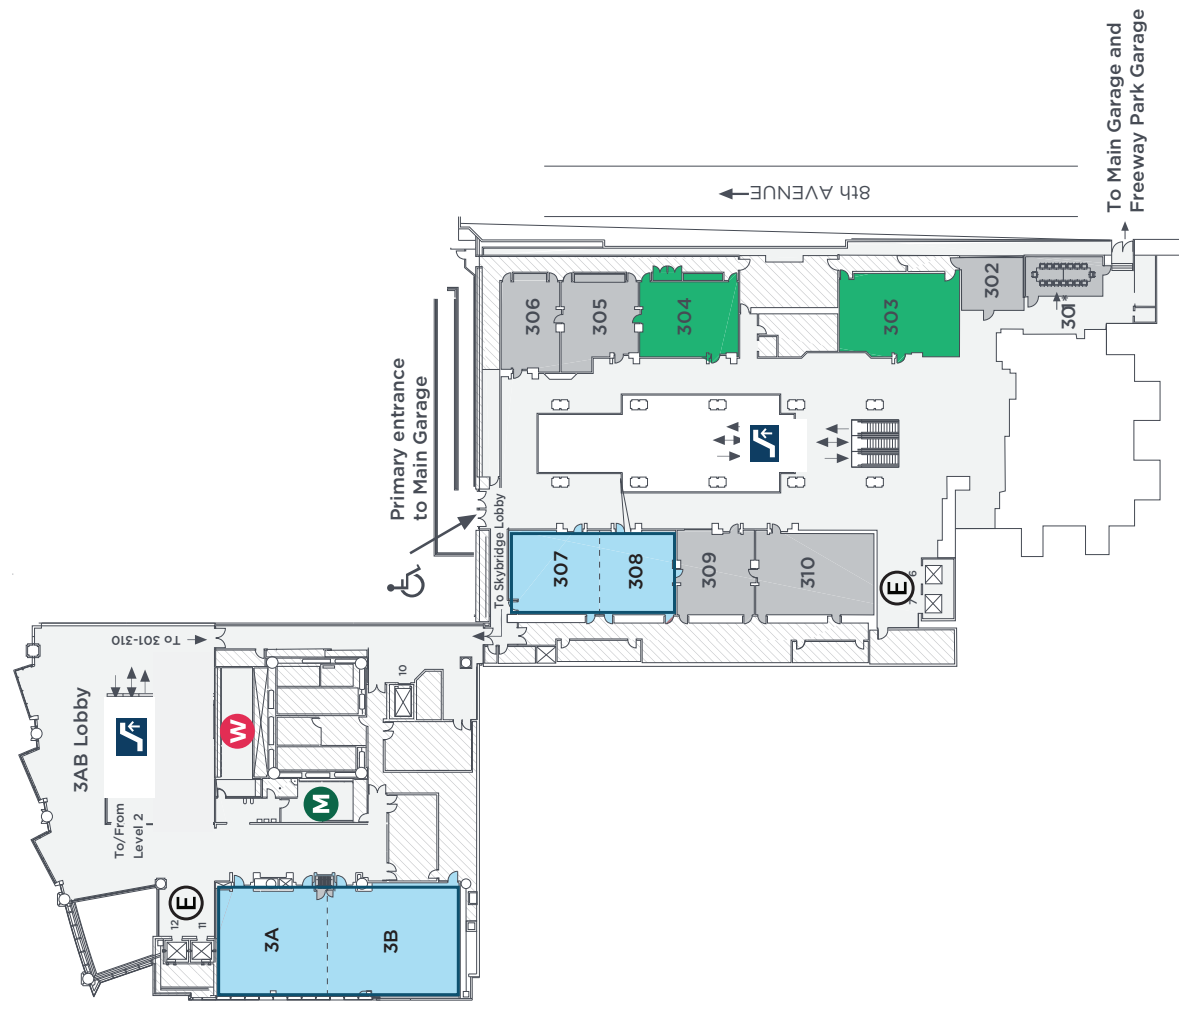

# Arch Building Level 1 - Entrances, Shops, & Services

- KEY**
- Gender-Neutral Bathrooms
  - Men's Bathroom
  - Women's Bathroom
  - Elevator
  - Escalator/Stairs
  - Information Desk
  - Oral Seminar Rooms
  - Technical Session Rooms
  - Short Courses
  - Overflow
  - Personal Consideration Room
  - Wheelchair Accessible

## Arch at 705 Pike

# Arch Building Level 2 - Meeting Rooms

### Arch Building Level 3 – Meeting Rooms

- KEY**
- Gender-Neutral Bathrooms
  - Men's Bathroom
  - Women's Bathroom
  - Elevator
  - Escalator/Stairs
  - Information Desk
  - Oral Seminar Rooms
  - Technical Session Rooms
  - Short Courses
  - Overflow
  - Personal Consideration Room
  - Wheelchair Accessible