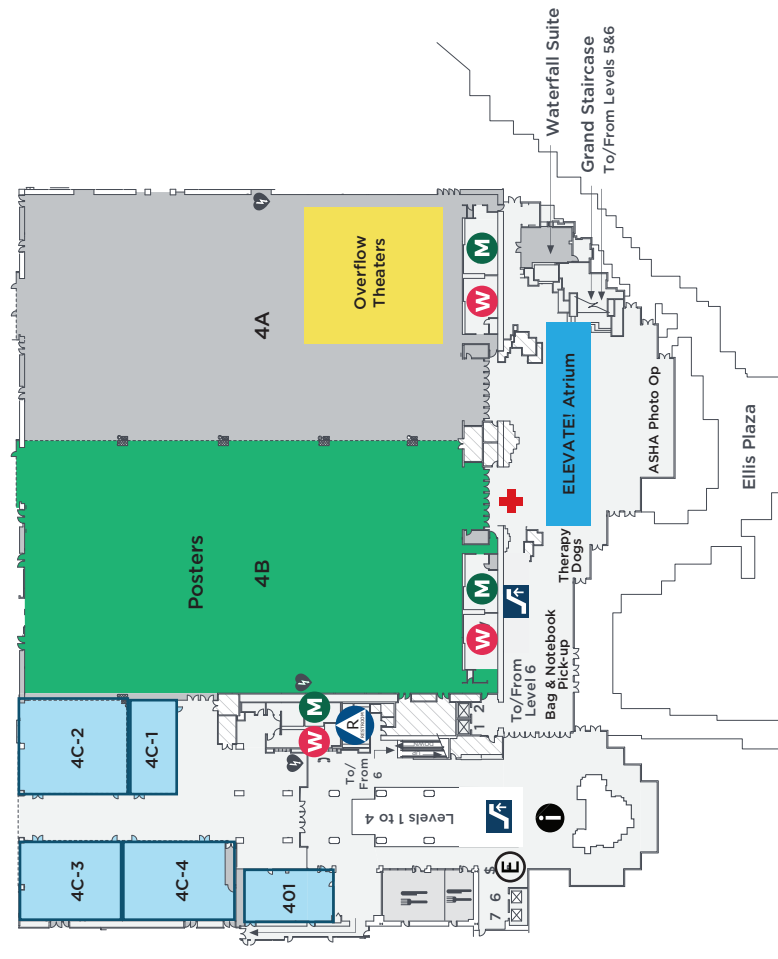

Arch Building Level 3 – Meeting Rooms

1. **KEY**
2. Gender-Neutral Bathrooms
   - Men's Bathroom
   - Women's Bathroom
   - Elevator
   - Escalator/Stairs
   - Information Desk
   - Oral Seminar Rooms
   - Technical Session Rooms
   - Short Courses
   - Overflow
   - Personal Consideration Room
   - Wheelchair Accessible

Arch Building Level 4

Arch Building Level 6 – Ballrooms & Meeting Rooms