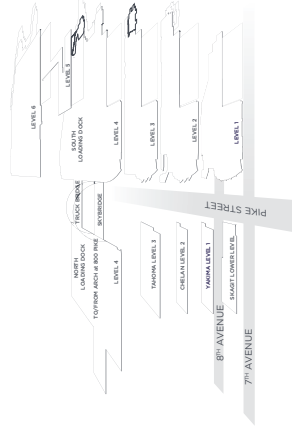

# Arch Building Level 1 - Entrances, Shops, & Services

- KEY**
- Gender-Neutral Bathrooms
  - Men's Bathroom
  - Women's Bathroom
  - Elevator
  - Escalator/Stairs
  - Information Desk
  - Oral Seminar Rooms
  - Technical Session Rooms
  - Short Courses
  - Overflow
  - Personal Consideration Room
  - Wheelchair Accessible

## Arch at 705 Pike

## Tahoma Level 3