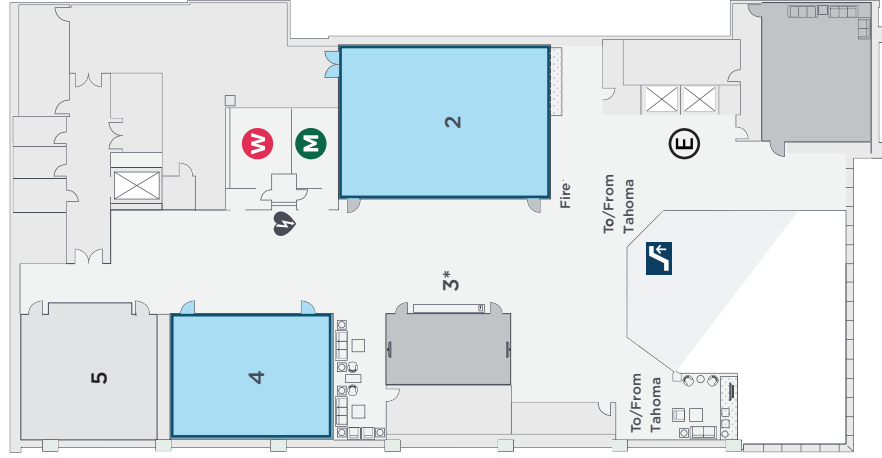

Chelan Level 2