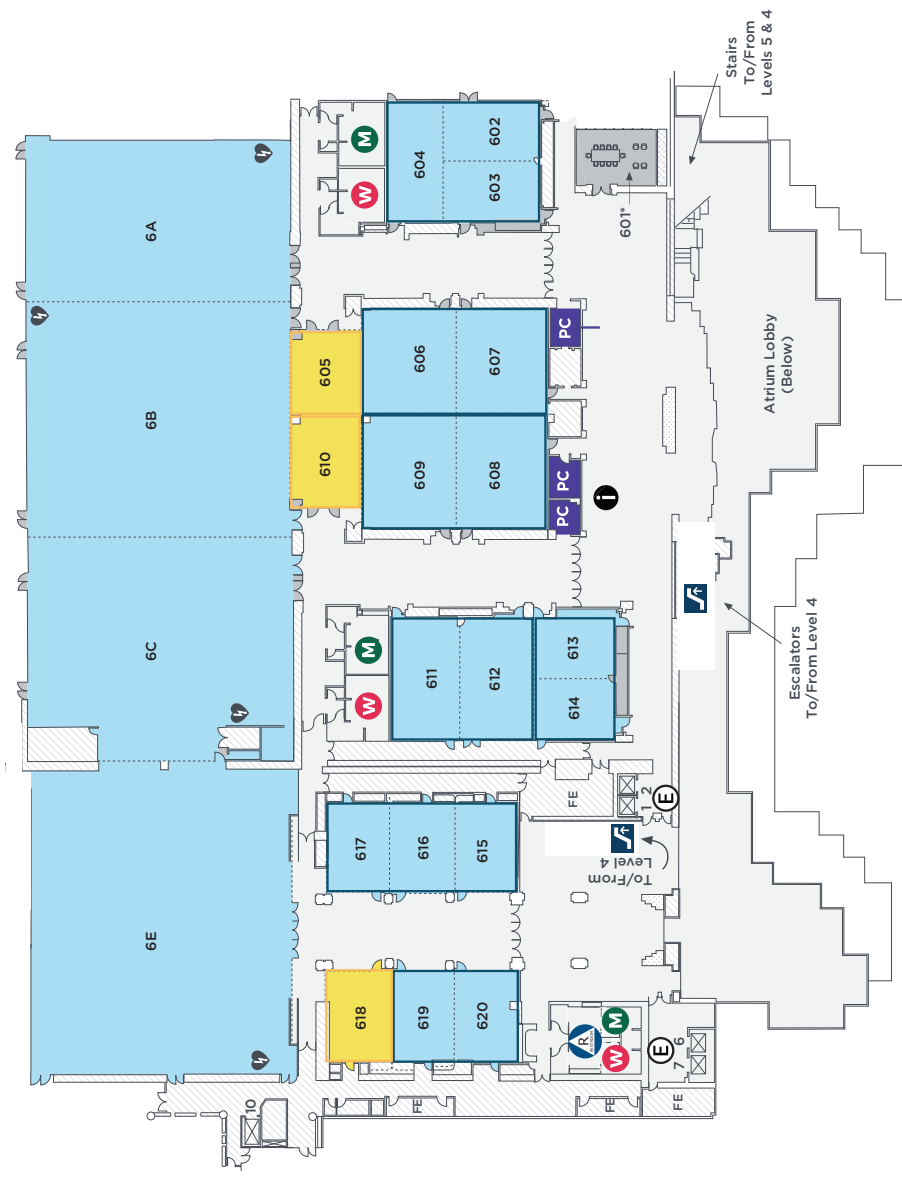

# Arch Building Level 2 - Meeting Rooms

### Arch Building Level 3 – Meeting Rooms

- KEY**
- Gender-Neutral Bathrooms
  - Men's Bathroom
  - Women's Bathroom
  - Elevator
  - Escalator/Stairs
  - Information Desk
  - Oral Seminar Rooms
  - Technical Session Rooms
  - Short Courses
  - Overflow
  - Personal Consideration Room
  - Wheelchair Accessible

### Arch Building Level 4

### Arch Building Level 6 – Ballrooms & Meeting Rooms