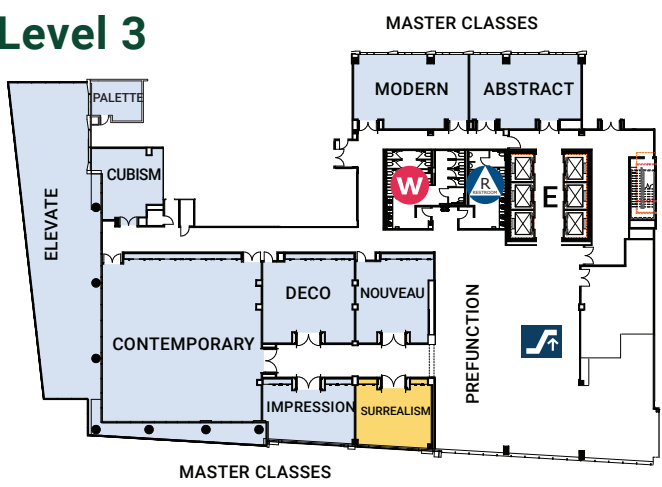

Omni Boston Seaport

Key

- W Women's Bathroom
- M Men's Bathroom
- R All-Gender Bathroom
- E Elevator
- Escalator/Stairs
- Overflow
- Session Rooms

Level 5

Level 3

Level 2