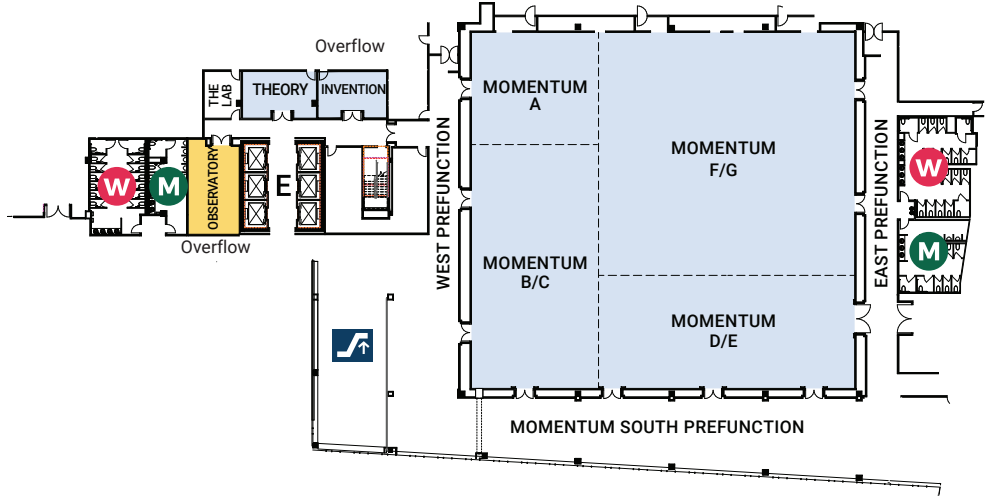

# Omni Boston Seaport

## Key

- W Women's Bathroom
- M Men's Bathroom
- R All-Gender Bathroom
- E Elevator
- Escalator/Stairs
- Overflow
- Session Rooms

## Level 5