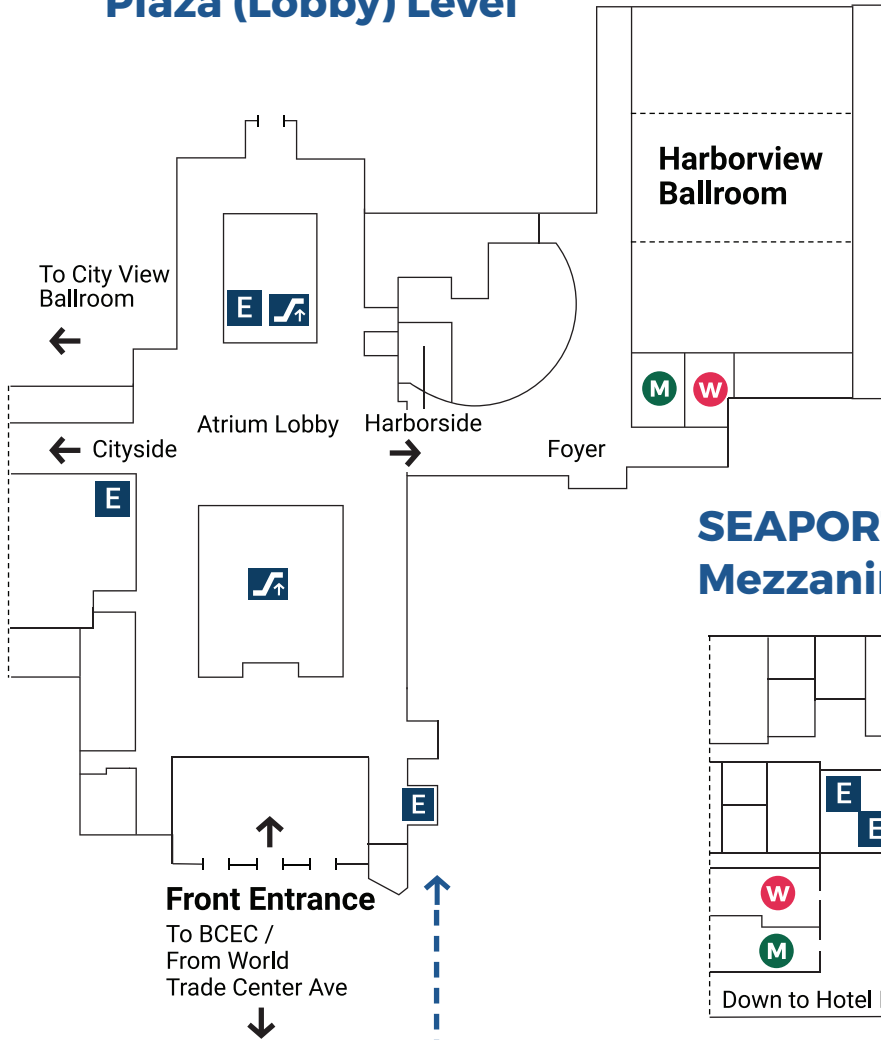

Seaport Hotel And Seaport World Trade Center

SEAPORT WORLD TRADE CENTER Plaza (Lobby) Level

Key

- W Women's Bathroom
- M Men's Bathroom
- E Elevator
- E Escalator/Stairs

SEAPORT HOTEL Mezzanine Level