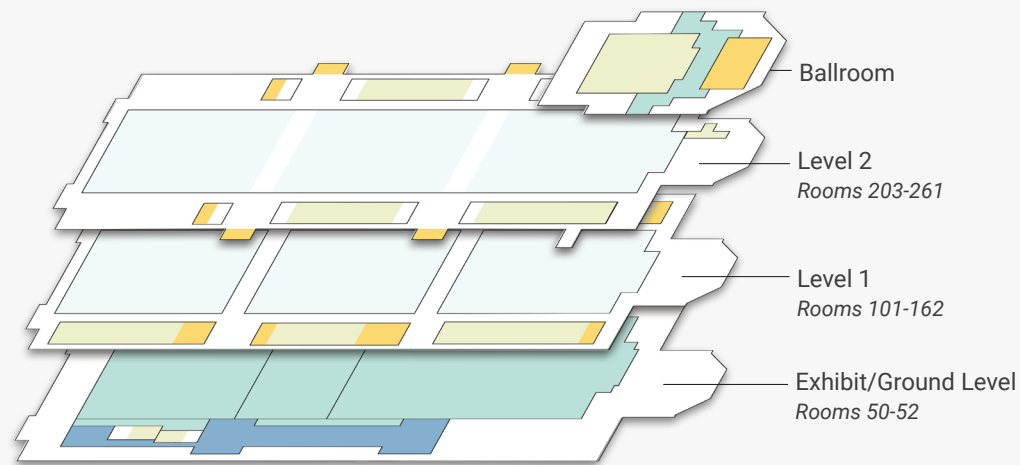

Boston Convention & Exhibition Center (BCEC)

Key

- Women's Bathroom
- Men's Bathroom
- Elevator
- Escalator/Stairs
- Information Desk
- Session Rooms
- Overflow
- Personal Consideration Room

Overview

Exhibit/Ground Level

Level 2

Level 1