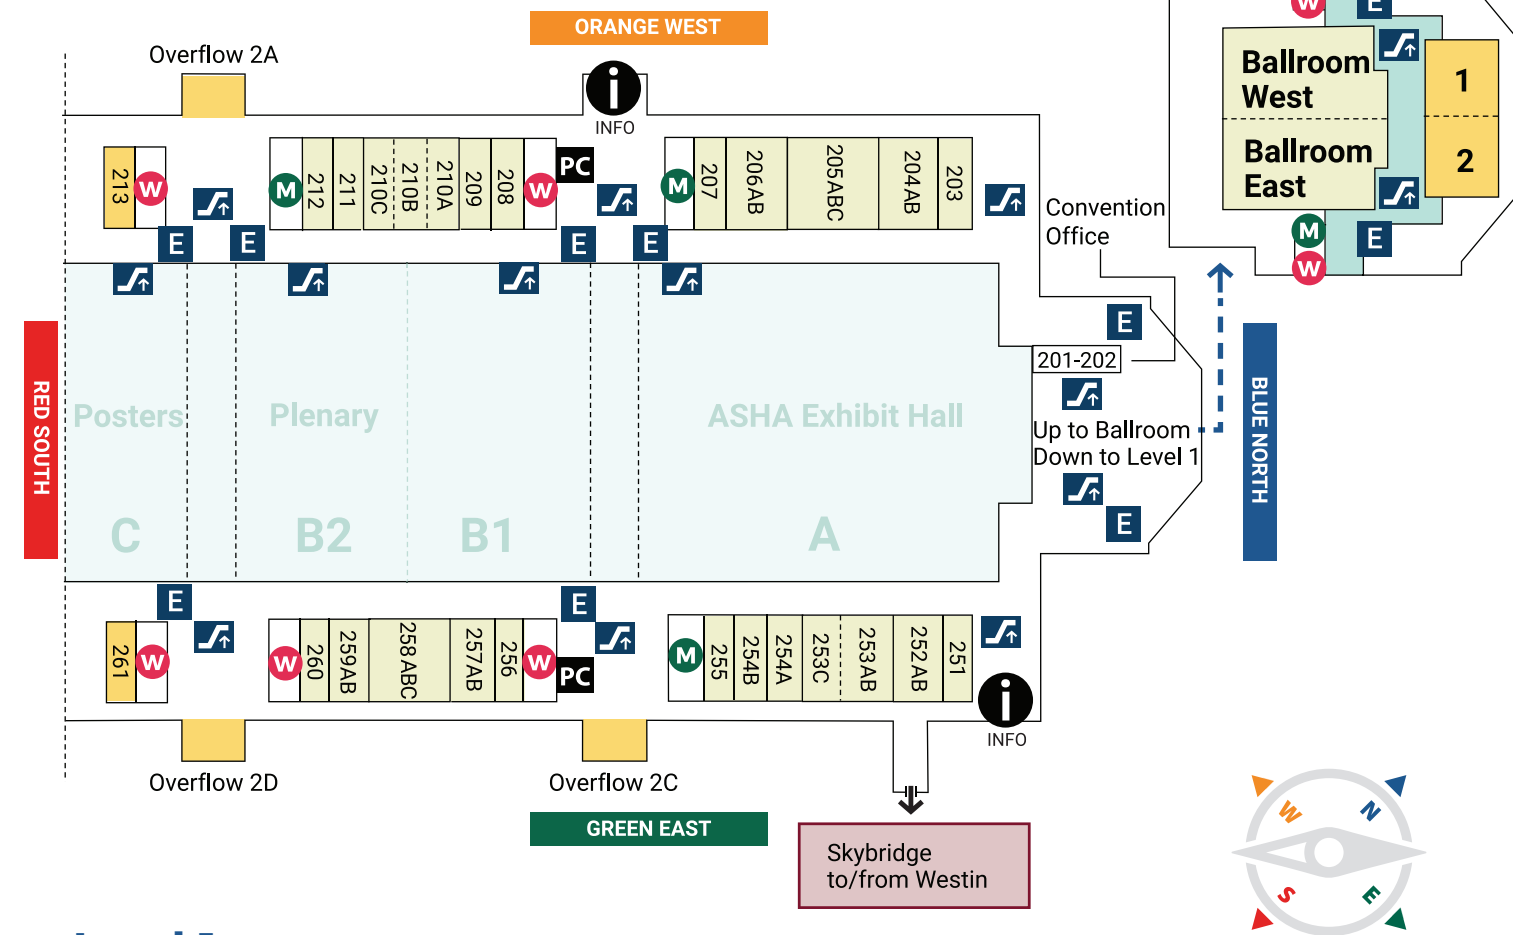

Boston Convention & Exhibition Center (BCEC)

Key

- Women's Bathroom
- Men's Bathroom
- Elevator
- Escalator/Stairs
- Information Desk
- Session Rooms
- Overflow
- Personal Consideration Room

Overview

Exhibit/Ground Level

Level 2

Level 1