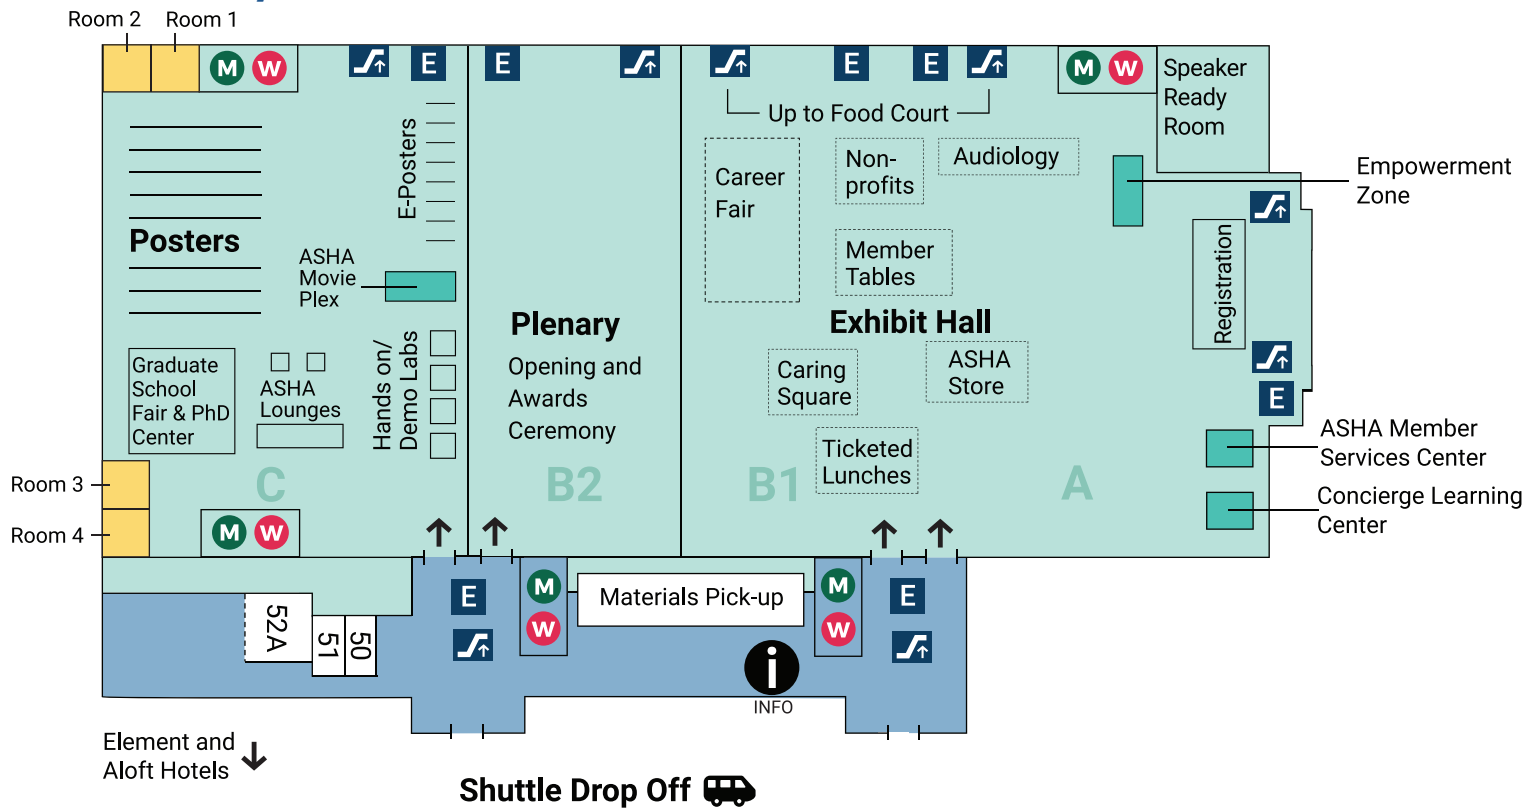

Boston Convention & Exhibition Center (BCEC)

Key

- Women's Bathroom
- Men's Bathroom
- Elevator
- Escalator/Stairs
- Information Desk
- Session Rooms
- Overflow
- Personal Consideration Room

Overview

Exhibit/Ground Level

Level 2

Level 1