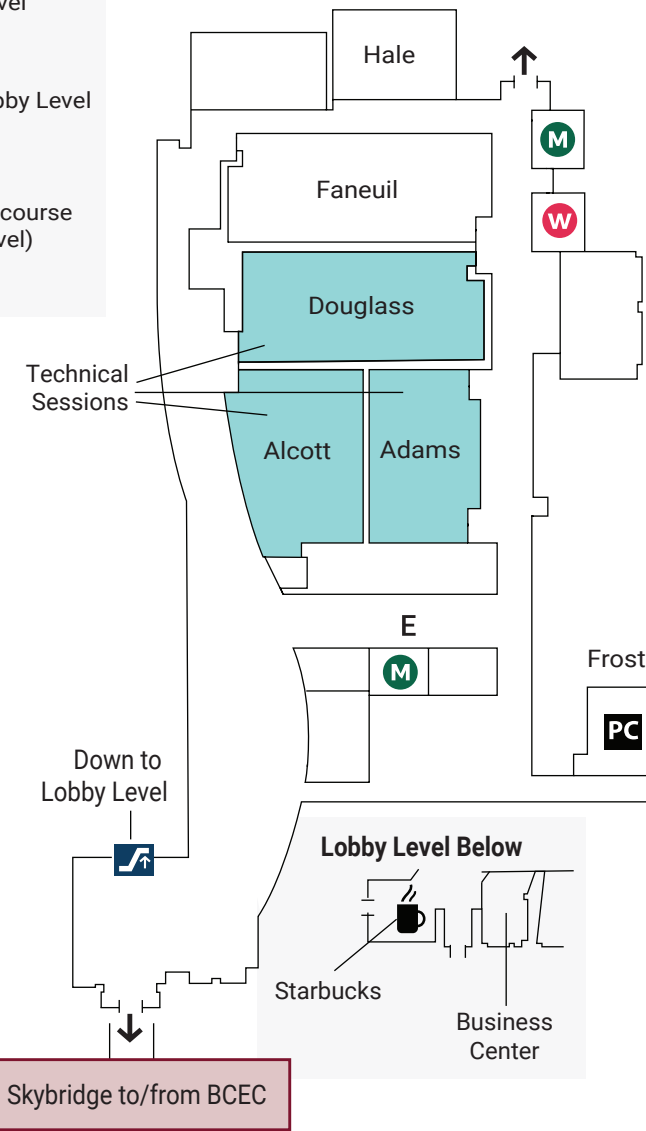

Mezzanine Level