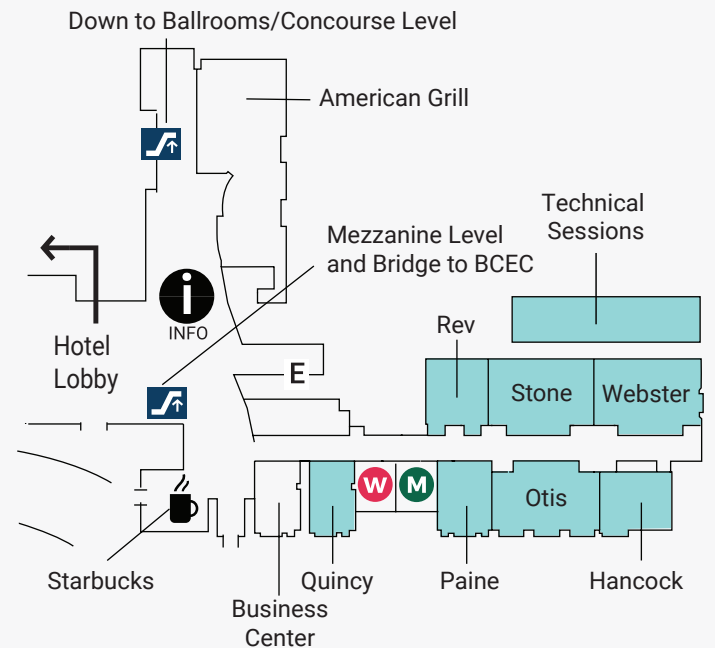

## Key

- W Women's Bathroom
- M Men's Bathroom
- R All-Gender Bathroom
- E Elevator
- Escalator/Stairs
- PC Personal Consideration Room
- Overflow
- Session Rooms
- Technical Sessions

## Harbor Level (Upper Level)

## Lobby Level