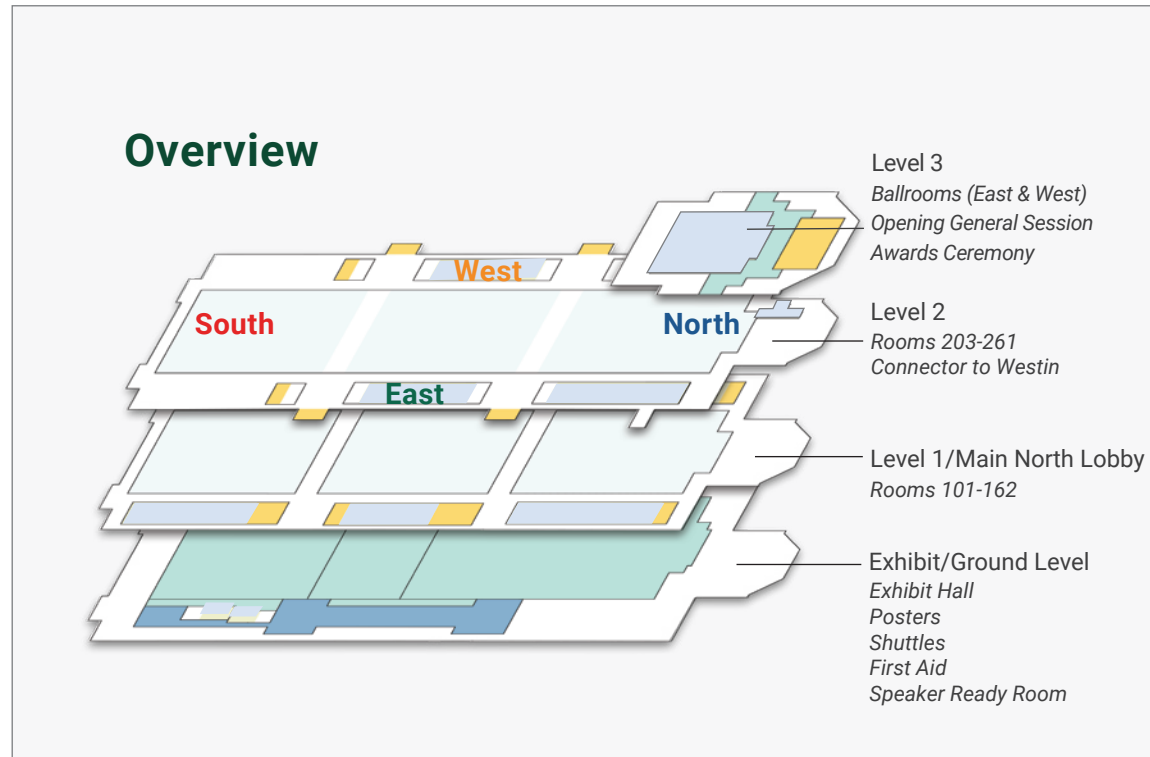

# Boston Convention & Exhibition Center (BCEC)

## Key

- Bathrooms (includes All-Gender Bathrooms)
- Elevator
- Escalator/Stairs
- Information Desk
- Session Rooms
- Overflow
- Personal Consideration Room

## Exhibit/Ground Level