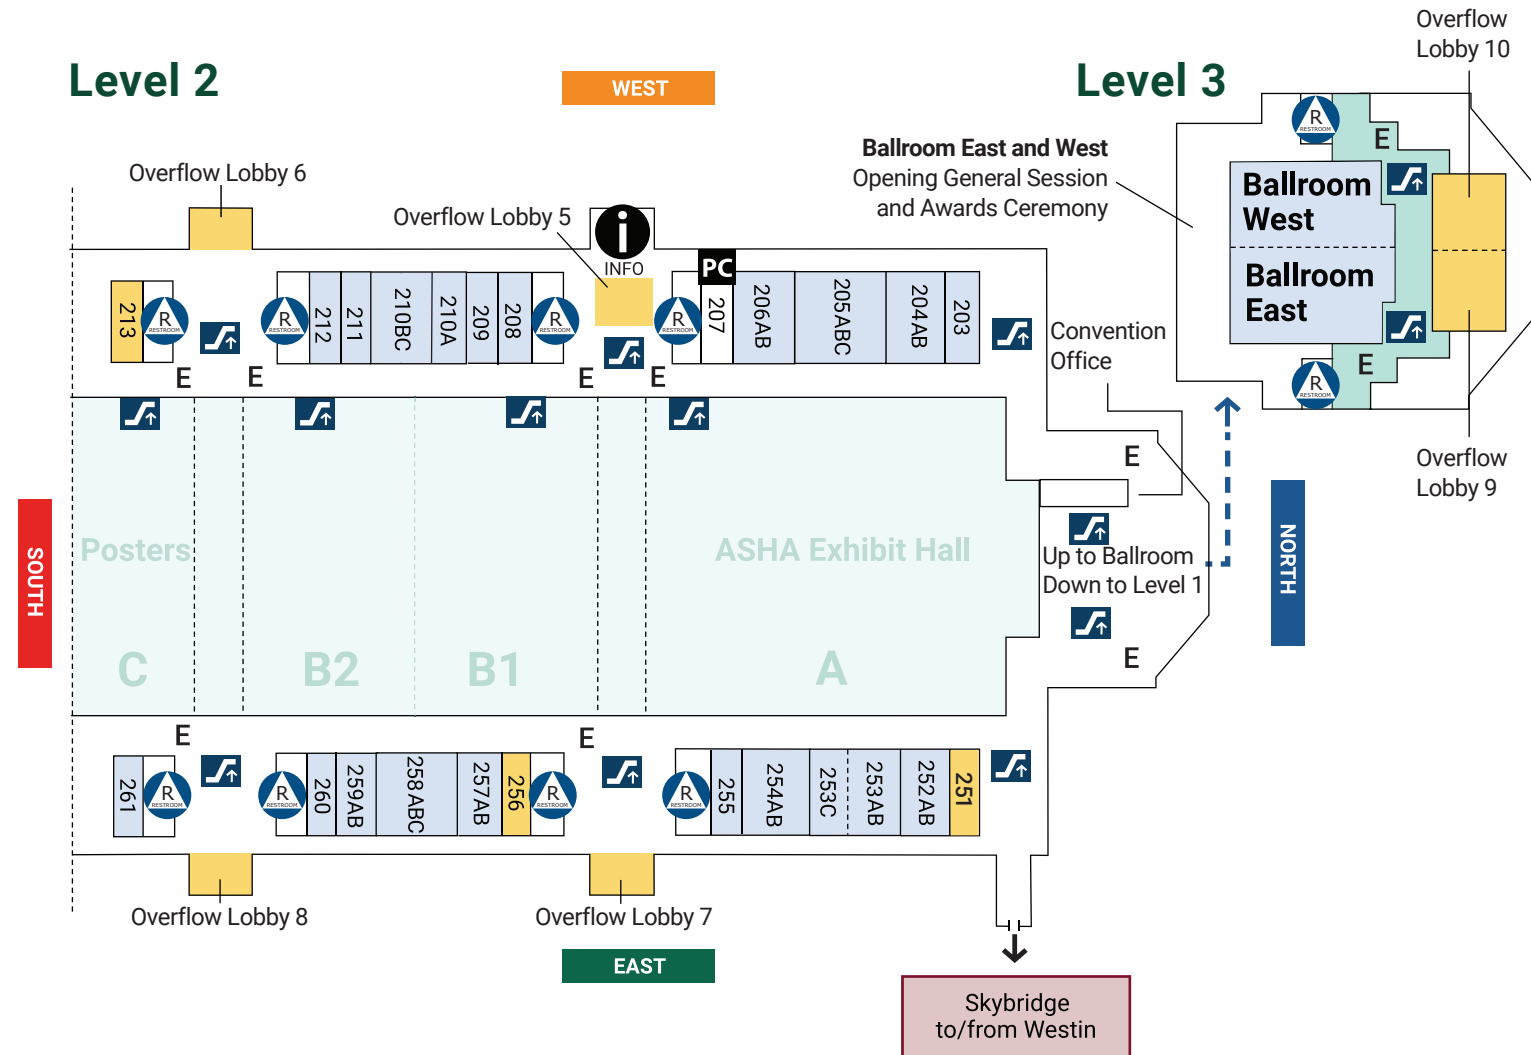

Boston Convention & Exhibition Center (BCEC)

Key

- Bathrooms (includes All-Gender Bathrooms)
- Elevator
- Escalator/Stairs
- Information Desk
- Session Rooms
- Overflow
- Personal Consideration Room

Overview

Exhibit/Ground Level

Level 2

Level 1