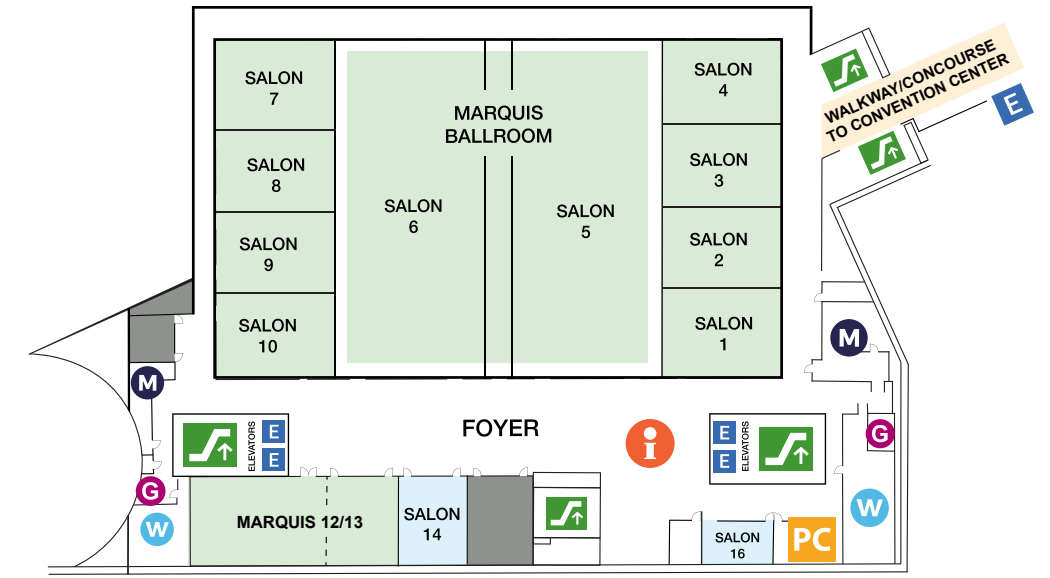

MARRIOTT MARQUIS FLOOR PLANS

WASHINGTON, D.C.

MEZZANINE 

LOBBY/STREET LEVEL 

LEVEL ONE
(No ASHA activities) 

LEVEL TWO
Marquis Ballroom   Walkway to Convention Center

LEVEL THREE
Liberty
Independence 

LEVEL FOUR

MEZZANINE LEVEL

MEETING LEVEL TWO

LOBBY/STREET LEVEL

MEETING LEVEL FOUR

MEETING LEVEL THREE

Legend

-  Women's Bathroom
-  Men's Bathroom
-  Gender Neutral Bathroom
-  Elevator
-  Food/Concessions
-  Coffee
-  Personal Consideration Room
-  ASHA Info
-  Escalator/Stairs
-  Education Sessions
-  Administration Rooms