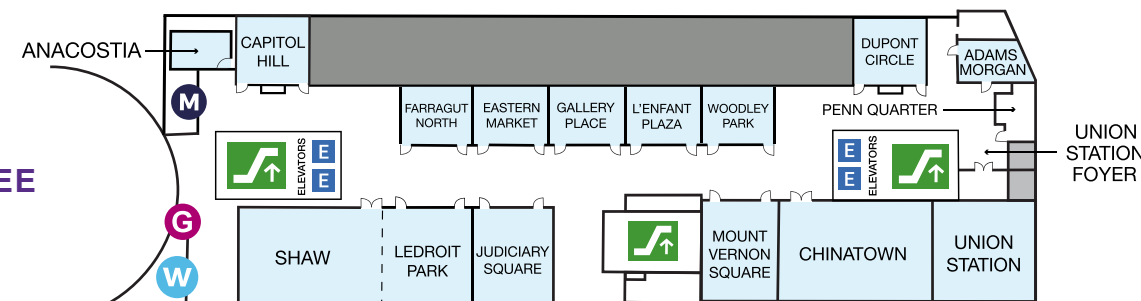

MARRIOTT MARQUIS FLOOR PLANS

WASHINGTON, D.C.

MEZZANINE 

LOBBY/STREET LEVEL 

LEVEL ONE
(No ASHA activities) 

LEVEL TWO
Marquis Ballroom   Walkway to Convention Center

LEVEL THREE
Liberty
Independence 

LEVEL FOUR

MEZZANINE LEVEL

MEETING LEVEL TWO

LOBBY/STREET LEVEL

MEETING LEVEL FOUR

MEETING LEVEL THREE

Legend

-  Women's Bathroom
-  Men's Bathroom
-  Gender Neutral Bathroom
-  Elevator
-  Food/Concessions
-  Coffee
-  Personal Consideration Room
-  ASHA Info
-  Escalator/Stairs
-  Education Sessions
-  Administration Rooms