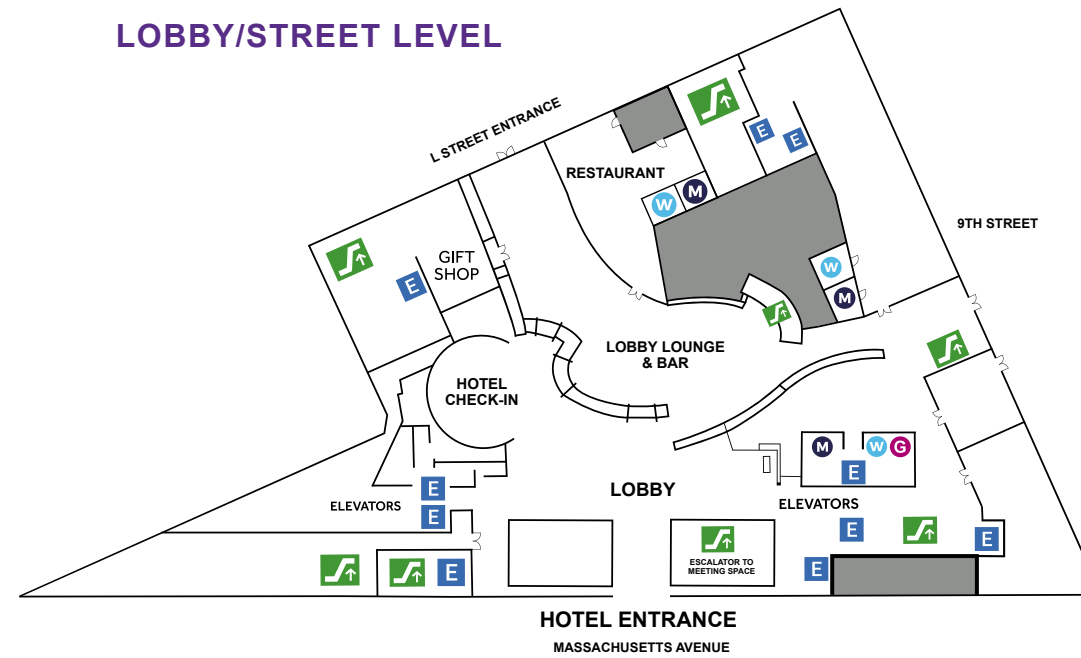

MARRIOTT MARQUIS FLOOR PLANS

WASHINGTON, D.C.

MEZZANINE 

LOBBY/STREET LEVEL 

LEVEL ONE
(No ASHA activities) 

LEVEL TWO
Marquis Ballroom   Walkway to Convention Center

LEVEL THREE
Liberty
Independence 

LEVEL FOUR

MEZZANINE LEVEL

MEETING LEVEL TWO

LOBBY/STREET LEVEL

MEETING LEVEL FOUR

MEETING LEVEL THREE

Legend

-  Women's Bathroom
-  Men's Bathroom
-  Gender Neutral Bathroom
-  Elevator
-  Food/Concessions
-  Coffee
-  Personal Consideration Room
-  ASHA Info
-  Escalator/Stairs
-  Education Sessions
-  Administration Rooms