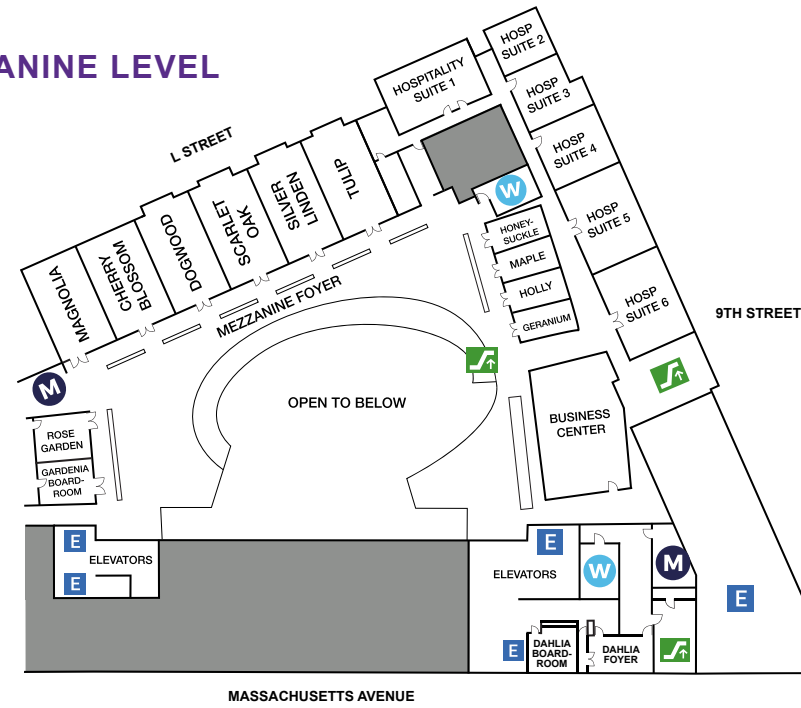

MARRIOTT MARQUIS FLOOR PLANS

WASHINGTON, D.C.

MEZZANINE 

LOBBY/STREET LEVEL 

LEVEL ONE
(No ASHA activities) 

LEVEL TWO
Marquis Ballroom   Walkway to Convention Center

LEVEL THREE
Liberty
Independence 

LEVEL FOUR

MEZZANINE LEVEL

MEETING LEVEL TWO

LOBBY/STREET LEVEL

MEETING LEVEL FOUR

MEETING LEVEL THREE

Legend

-  Women's Bathroom
-  Men's Bathroom
-  Gender Neutral Bathroom
-  Elevator
-  Food/Concessions
-  Coffee
-  Personal Consideration Room
-  ASHA Info
-  Escalator/Stairs
-  Education Sessions
-  Administration Rooms