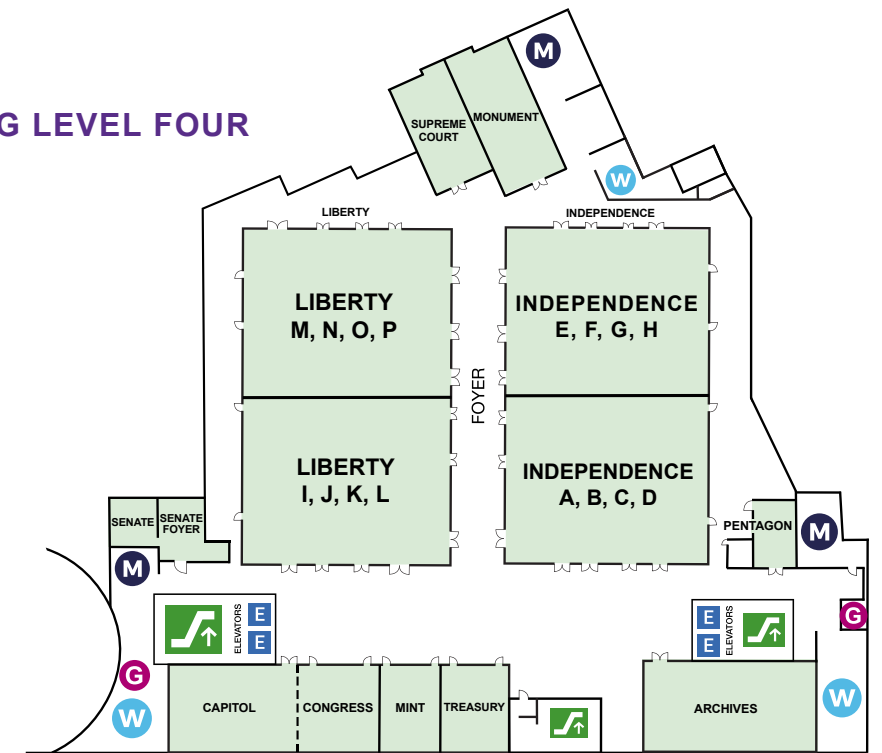

MARRIOTT MARQUIS FLOOR PLANS

WASHINGTON, D.C.

MEZZANINE 

LOBBY/STREET LEVEL 

LEVEL ONE
(No ASHA activities) 

LEVEL TWO
Marquis Ballroom   Walkway to Convention Center

LEVEL THREE
Liberty
Independence 

LEVEL FOUR

MEZZANINE LEVEL

MEETING LEVEL TWO

LOBBY/STREET LEVEL

MEETING LEVEL FOUR

MEETING LEVEL THREE

Legend

-  Women's Bathroom
-  Men's Bathroom
-  Gender Neutral Bathroom
-  Elevator
-  Food/Concessions
-  Coffee
-  Personal Consideration Room
-  ASHA Info
-  Escalator/Stairs
-  Education Sessions
-  Administration Rooms